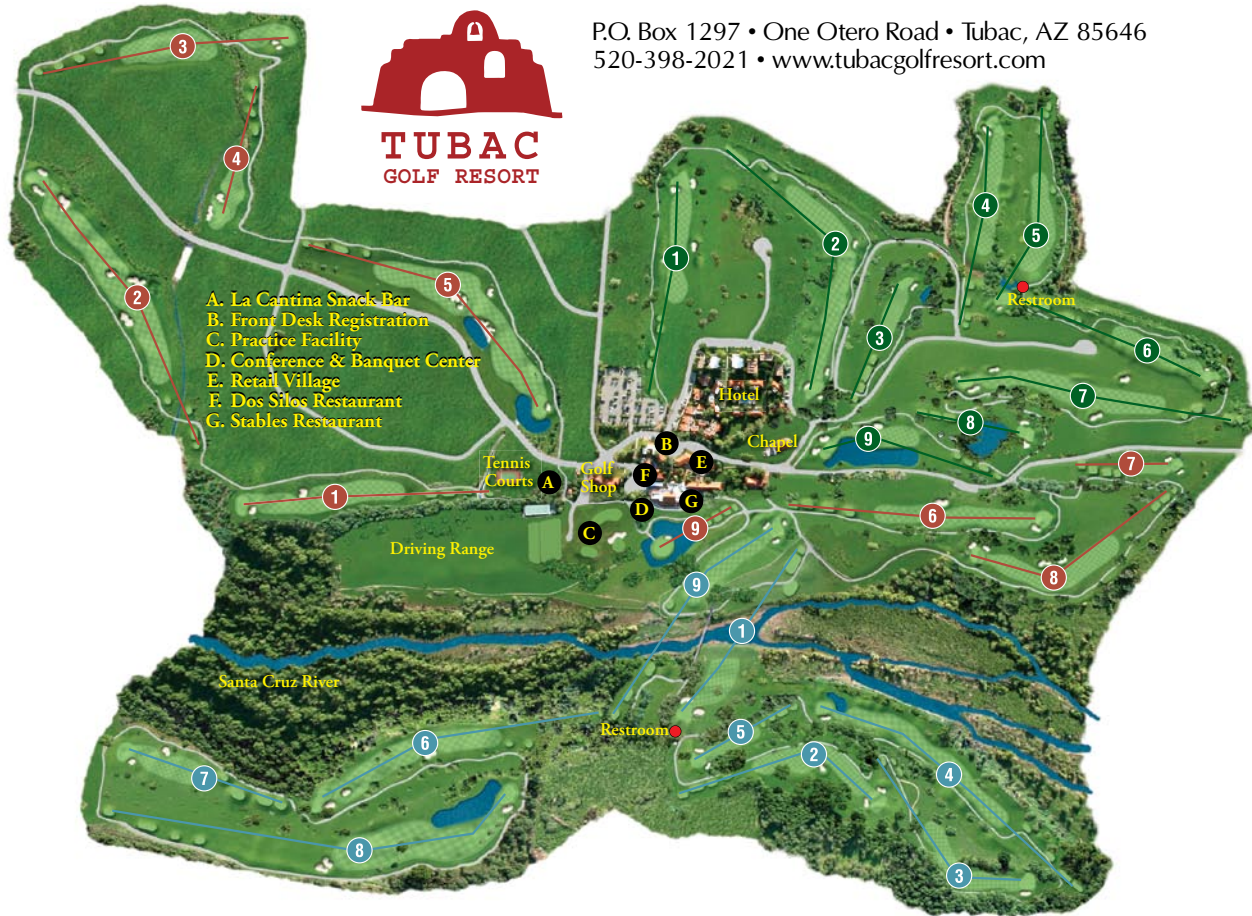

P.O. Box 1297 • One Otero Road • Tubac, AZ 85646  
520-398-2021 • www.tubacgolfresort.com

**USGA RULES GOVERN ALL PLAY EXCEPT WHEN MODIFIED BY LOCAL RULES.**

- Out of bounds is defined by white stakes.
- All water hazards are defined by red or yellow stakes.
- Drop areas are located on both East and West sides of Santa Cruz River.
- Ball landing on cowpie: pick, lick, and place no closer to the hole.