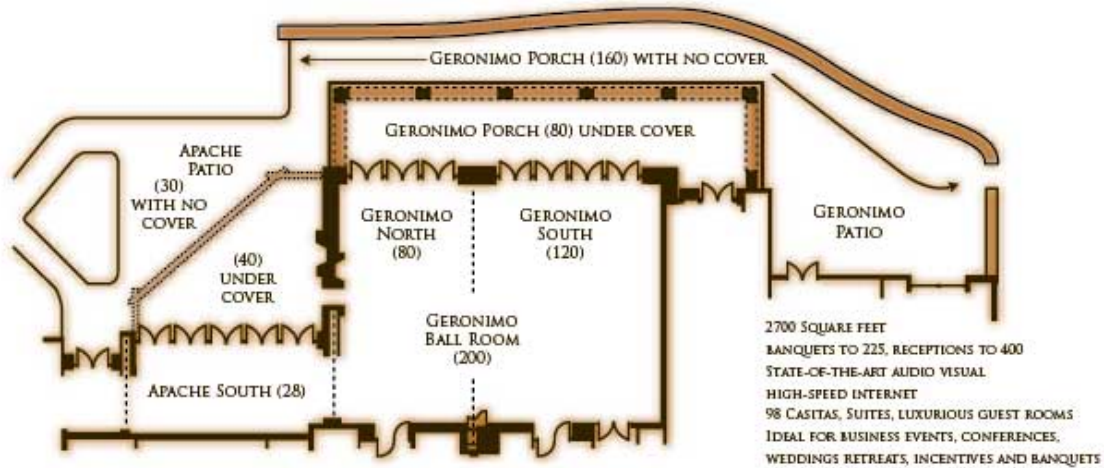

## CONFERENCE CENTER

*Luxurious accommodations, Spectacular Dining, Elegant Meetings & Events, Exquisite Boutiques & Galleries*

ROOM RECEPTION	SQ.FT.	SIZE	CEILING	THEATER	CLASSROOM	CONFERENCE	BANQUET	RECEPTION
<i>Geronimo Ballroom</i>	2700	60 x 45	14	300	100	60	200	300
<i>Geronimo (North)</i>	1130	25 x 45	14	125	40	20	80	120
<i>Geronimo (South)</i>	1575	35 x 45	14	175	60	35	120	180
<i>Geronimo (Covered)</i>	1465		14				80	140
<i>Geronimo (No Cover)</i>	2740						160	240
<i>Tack Room</i>	280	14x20	12			10		
<i>Chapel</i>	3000	75x40	18	225	140	45	180	275

**WEDDING CHAPEL**  
NON-DENOMINATIONAL  
218 SEATS  
225 CAPACITY  
BRIDAL ROOM  
LECTURES

**THE TACK ROOM**  
ELEGANCE / PRIVACY  
EXECUTIVE DINING  
CONFERENCE / BOARD ROOM  
(10) PEOPLE

I-19, EXIT 40 (30 MINUTES SOUTH OF TUCSON) 520.398.3522 // 520.398.9261  
ONE OTERO RD. // PO BOX 1297 // TUBAC, AZ 85646 WWW.TUBACGOLFRESORT.COM