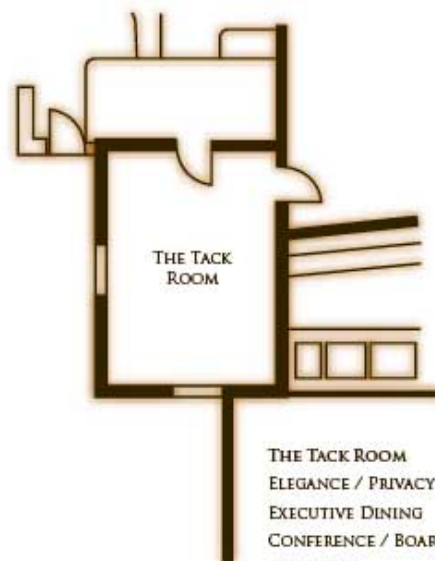

## CONFERENCE CENTER

*Luxurious accommodations, Spectacular Dining, Elegant Meetings & Events, Exquisite Boutiques & Galleries*

ROOM RECEPTION	SQ.FT.	SIZE	CEILING	THEATER	CLASSROOM	CONFERENCE	BANQUET	RECEPTION
<i>Geronimo Ballroom</i>	2700	60 x 45	14	300	100	60	200	300
<i>Geronimo (North)</i>	1130	25 x 45	14	125	40	20	80	120
<i>Geronimo (South)</i>	1575	35 x 45	14	175	60	35	120	180
<i>Geronimo (Covered)</i>	1465		14				80	140
<i>Geronimo (No Cover)</i>	2740						160	240
<i>Tack Room</i>	280	14x20	12			10		
<i>Chapel</i>	3000	75x40	18	225	140	45	180	275

**WEDDING CHAPEL**  
NON-DENOMINATIONAL  
218 SEATS  
225 CAPACITY  
BRIDAL ROOM  
LECTURES

**THE TACK ROOM**  
ELEGANCE / PRIVACY  
EXECUTIVE DINING  
CONFERENCE / BOARD ROOM  
(10) PEOPLE

I-19, EXIT 40 (30 MINUTES SOUTH OF TUCSON) 520.398.3522 // 520.398.9261  
ONE OTERO RD. // PO BOX 1297 // TUBAC, AZ 85646 WWW.TUBACGOLFRESORT.COM