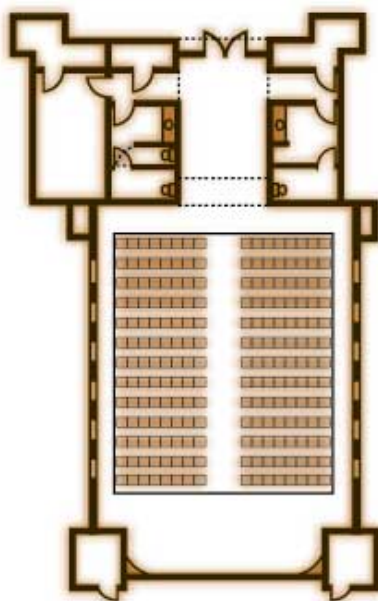

## CONFERENCE CENTER

*Luxurious accommodations, Spectacular Dining, Elegant Meetings & Events, Exquisite Boutiques & Galleries*

ROOM RECEPTION	SQ.FT.	SIZE	CEILING	THEATER	CLASSROOM	CONFERENCE	BANQUET	RECEPTION
<i>Geronimo Ballroom</i>	2700	60 x 45	14	300	100	60	200	300
<i>Geronimo (North)</i>	1130	25 x 45	14	125	40	20	80	120
<i>Geronimo (South)</i>	1575	35 x 45	14	175	60	35	120	180
<i>Geronimo (Covered)</i>	1465		14				80	140
<i>Geronimo (No Cover)</i>	2740						160	240
<i>Tack Room</i>	280	14x20	12			10		
<i>Chapel</i>	3000	75x40	18	225	140	45	180	275

**WEDDING CHAPEL**  
NON-DENOMINATIONAL  
218 SEATS  
225 CAPACITY  
BRIDAL ROOM  
LECTURES

**THE TACK ROOM**  
ELEGANCE / PRIVACY  
EXECUTIVE DINING  
CONFERENCE / BOARD ROOM  
(10) PEOPLE

I-19, EXIT 40 (30 MINUTES SOUTH OF TUCSON) 520.398.3522 // 520.398.9261  
ONE OTERO RD. // PO BOX 1297 // TUBAC, AZ 85646 WWW.TUBACGOLFRESORT.COM