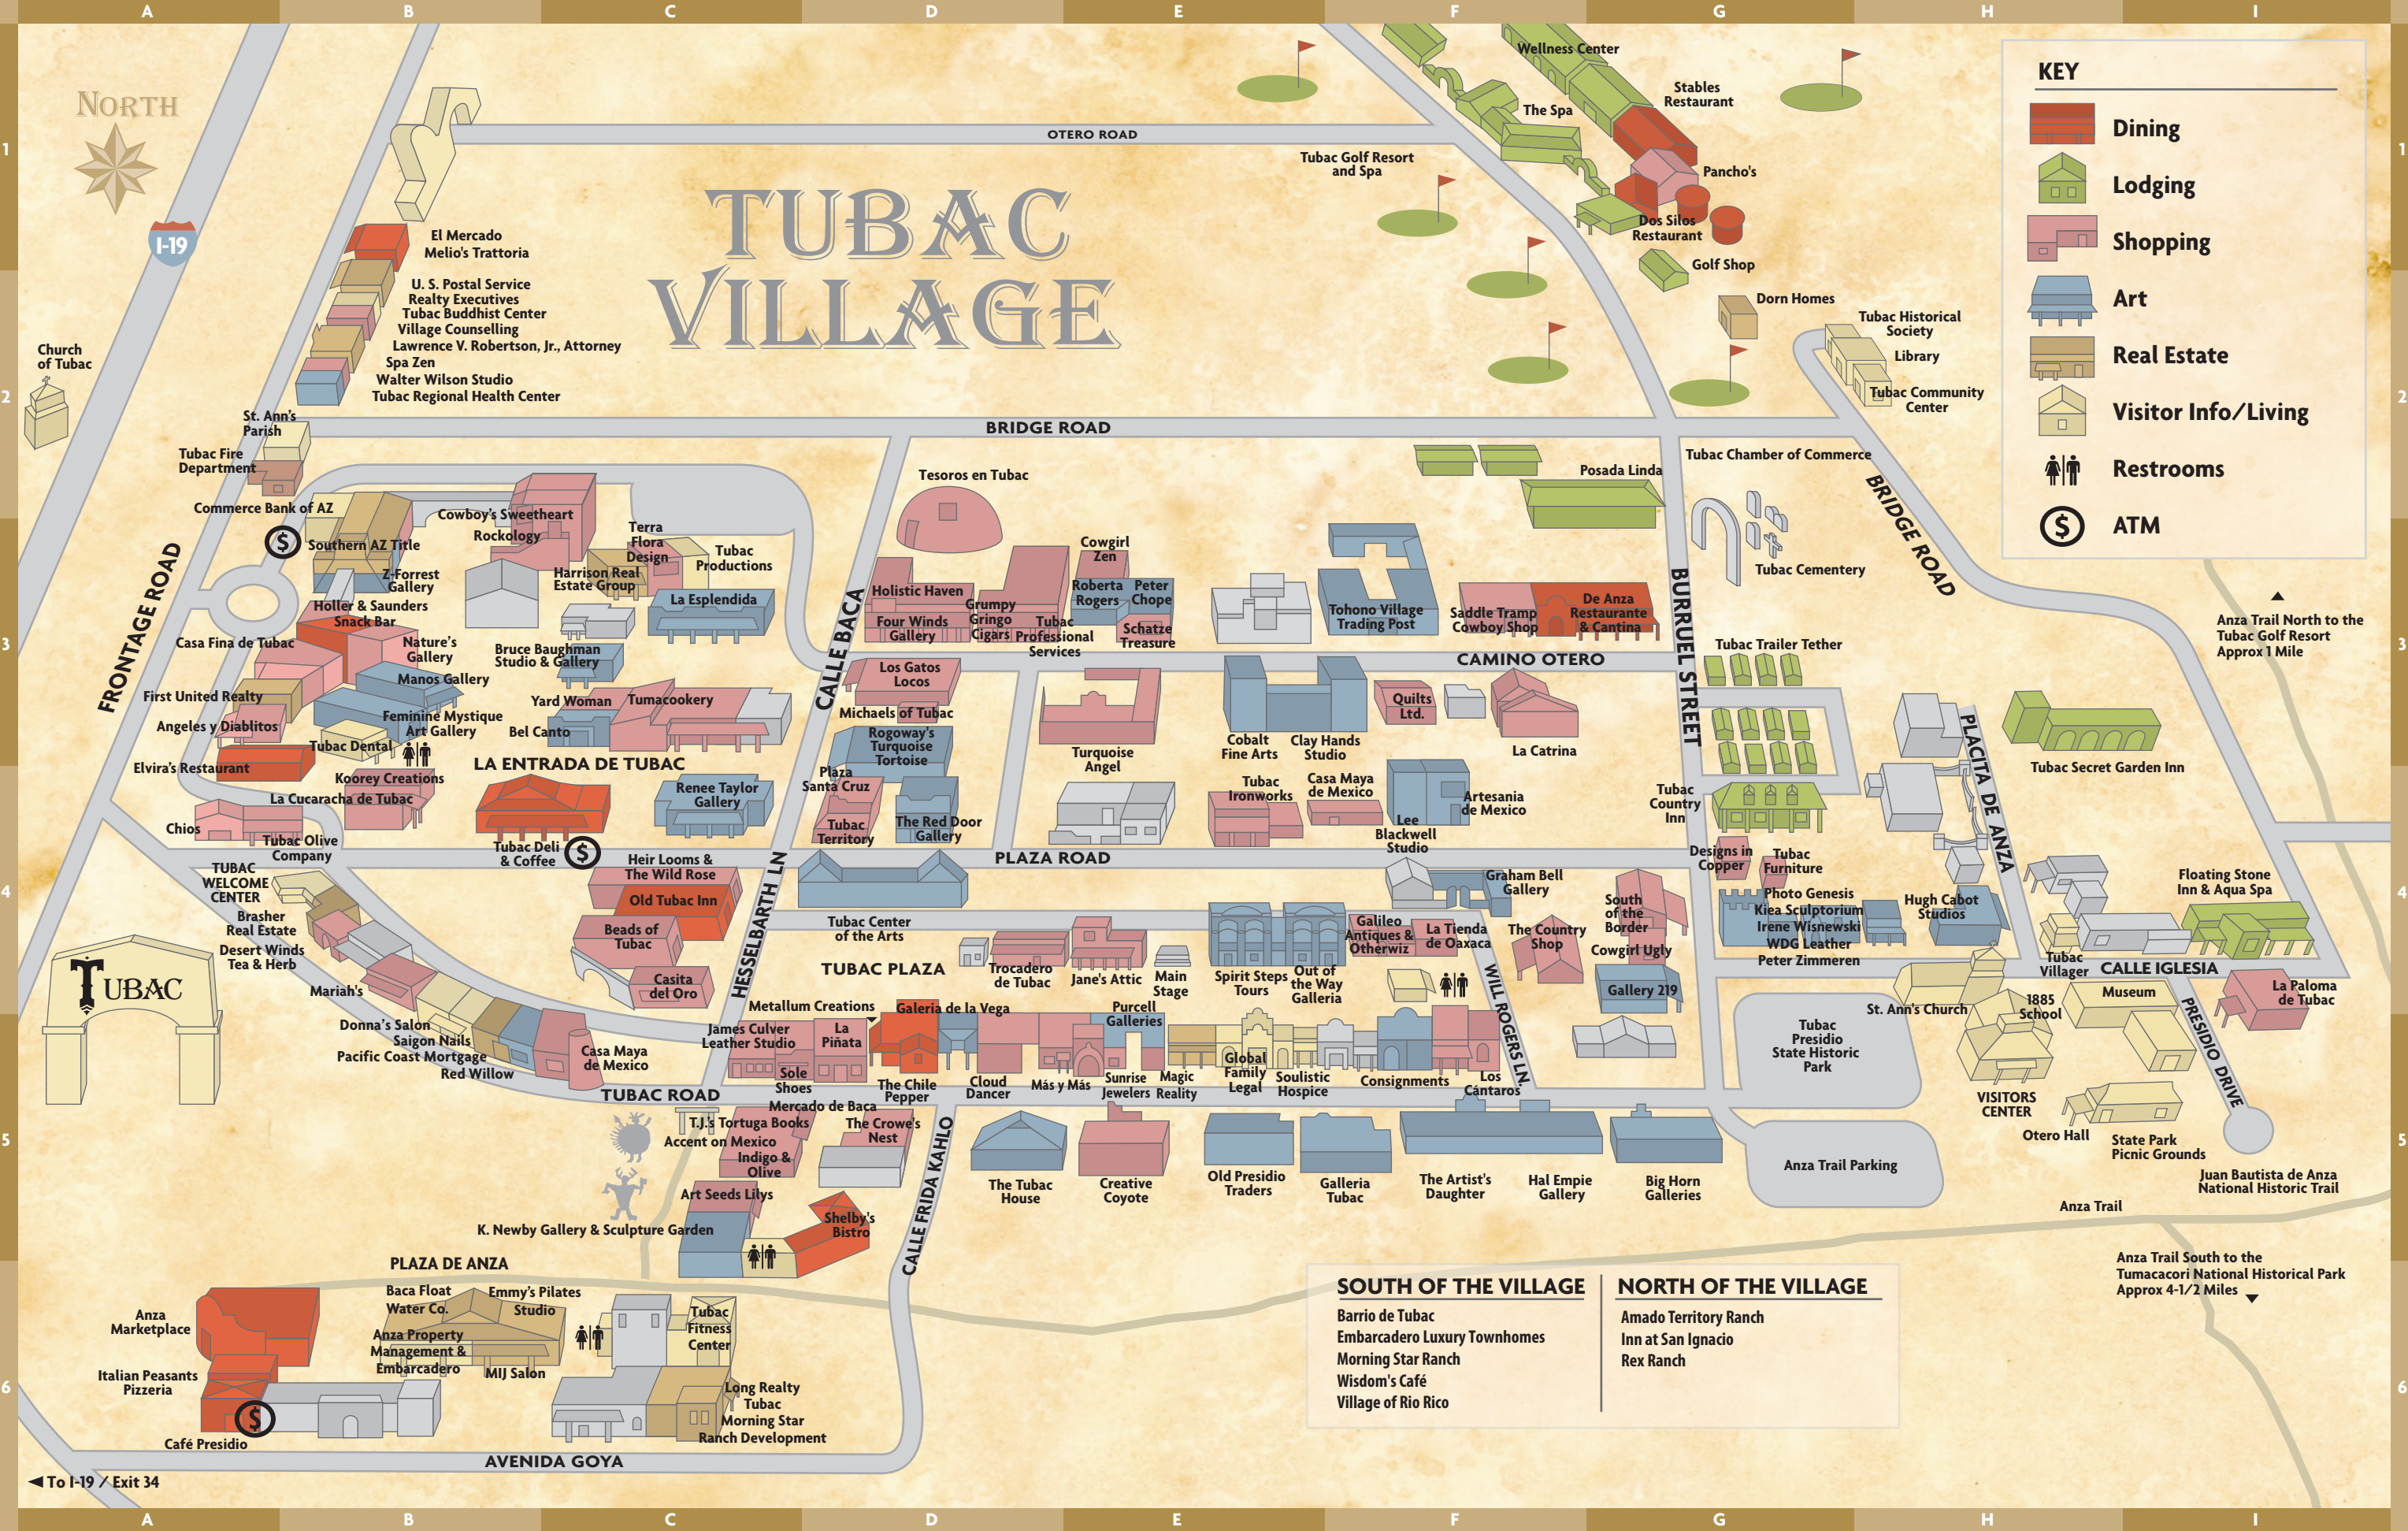

NORTH

TUBAC VILLAGE

KEY

-  Dining
-  Lodging
-  Shopping
-  Art
-  Real Estate
-  Visitor Info/Living
-  Restrooms
-  ATM

SOUTH OF THE VILLAGE
 Barrio de Tubac
 Embarcadero Luxury Townhomes
 Morning Star Ranch
 Wisdom's Café
 Village of Rio Rico

NORTH OF THE VILLAGE
 Amado Territory Ranch
 Inn at San Ignacio
 Rex Ranch

◀ To I-19 / Exit 34

Anza Trail South to the Tumacacori National Historical Park
Approx 4-1/2 Miles