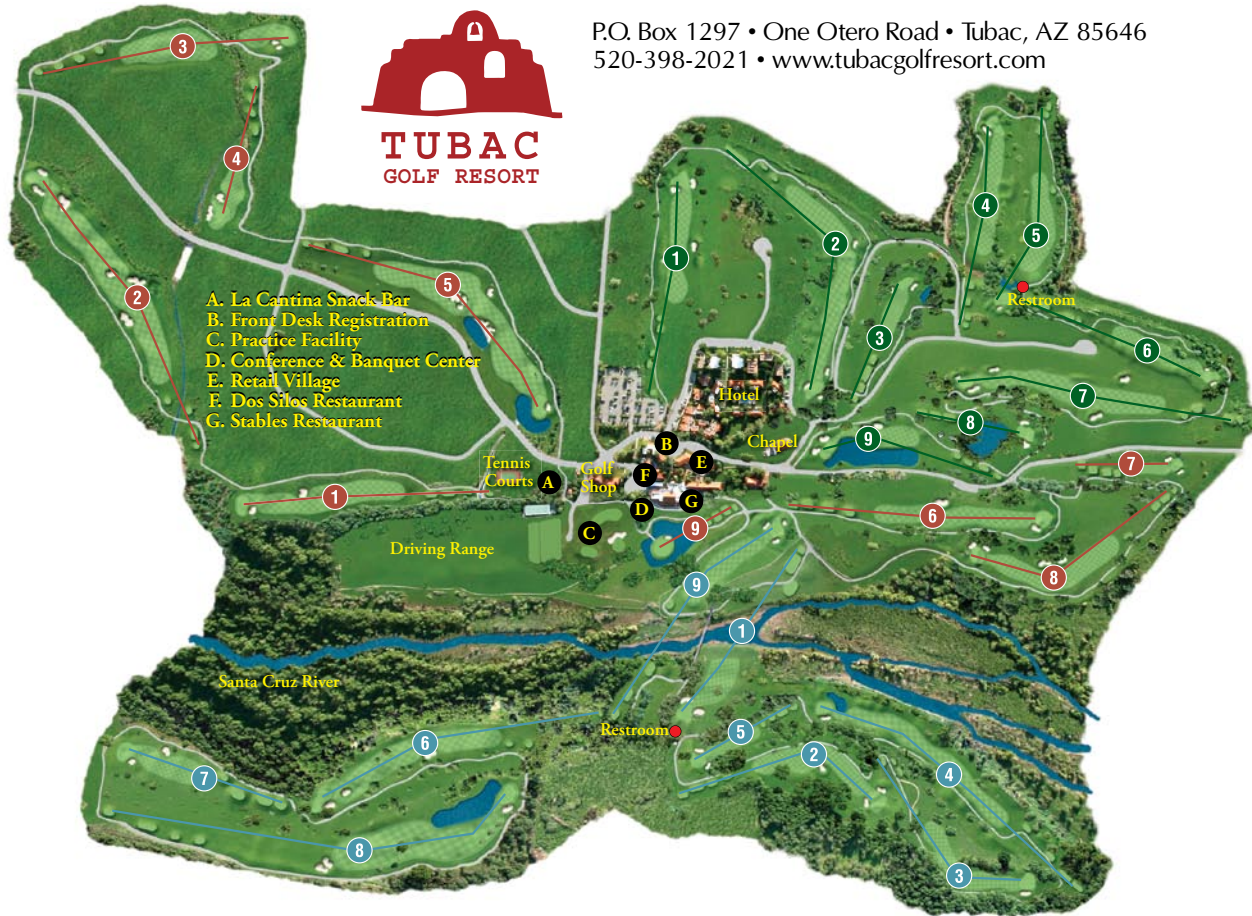

P.O. Box 1297 • One Otero Road • Tubac, AZ 85646
 520-398-2021 • www.tubacgolfresort.com

USGA RULES GOVERN ALL PLAY EXCEPT WHEN MODIFIED BY LOCAL RULES.

- Out of bounds is defined by white stakes.
- All water hazards are defined by red or yellow stakes.
- Drop areas are located on both East and West sides of Santa Cruz River.
- Ball landing on cowpie: pick, lick, and place no closer to the hole.